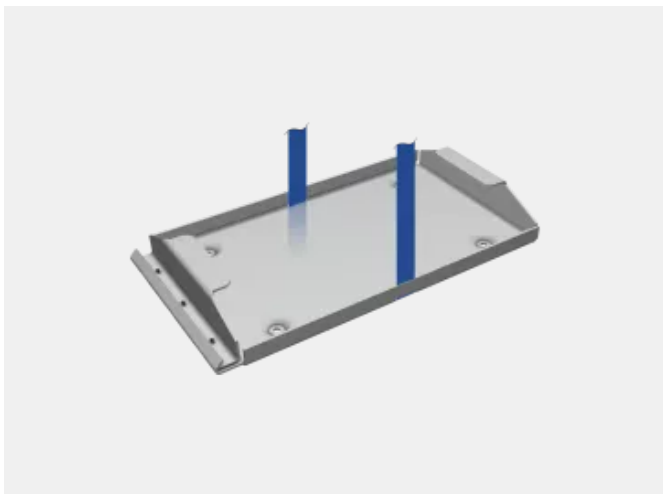

## G4 Mounting plate pro 100 Ah

The G4 mounting plate pro enables simple and secure mounting of G4 lithium batteries in vehicles.

- // Simple installation
- // Secure and stable fixing of the G4 battery

The G4 mounting plate pro is used to mount G4 series lithium batteries securely in the vehicle interior. The robust stainless steel retaining brackets ensure a stable and secure fit for the battery, while the accompanying tensioning strap provides additional safety.

## Technical Information

<b>Capacity</b>	100 Ah ( 1,280 Wh) *
<b>Dimensions (L x W x H)</b>	356.5 x 202 x 50 mm
<b>Weight</b>	1.62 kg

\*In the chosen option