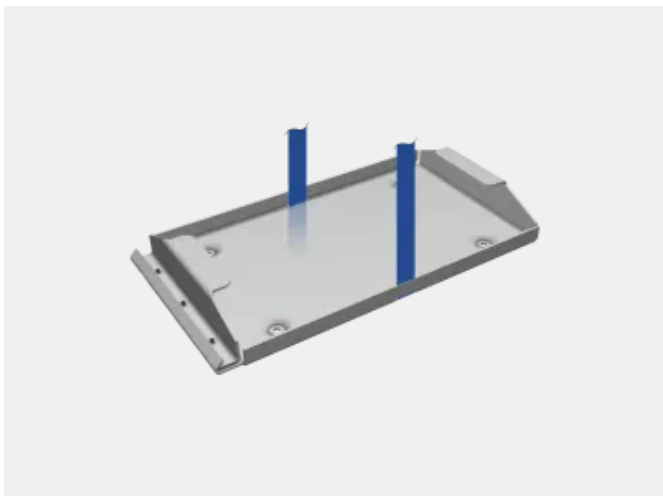

Product information sheet

Product number: 1051009042

Date: 18.04.2026

Page: 1/2

G4 Mounting plate pro 280 Ah

The G4 mounting plate pro enables simple and secure mounting of G4 lithium batteries in vehicles.

- // Simple installation
- // Secure and stable fixing of the G4 battery

The G4 mounting plate pro is used to mount G4 series lithium batteries securely in the vehicle interior. The robust stainless steel retaining brackets ensure a stable and secure fit for the battery, while the accompanying tensioning strap provides additional safety.

Product information sheet

Product number: 1051009042

Date: 18.04.2026

Page: 2/2

Technical Information

Capacity	280 Ah (3,584 Wh)*
Dimensions (L x W x H)	453.5 x 202 x 50 mm
Weight	1.98 kg

*In the chosen option